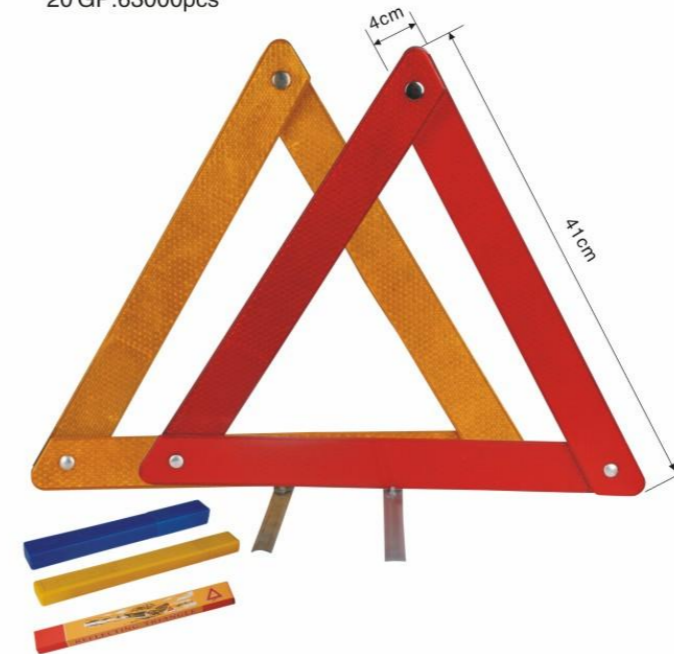

WARNING TRIANGLE

三角警示牌

JM-006

Packing:100pcs/ctn
G.W./N.W.:19.0/18.0KGS
Carton size:42x40x24.5cm
20'GP:63000pcs