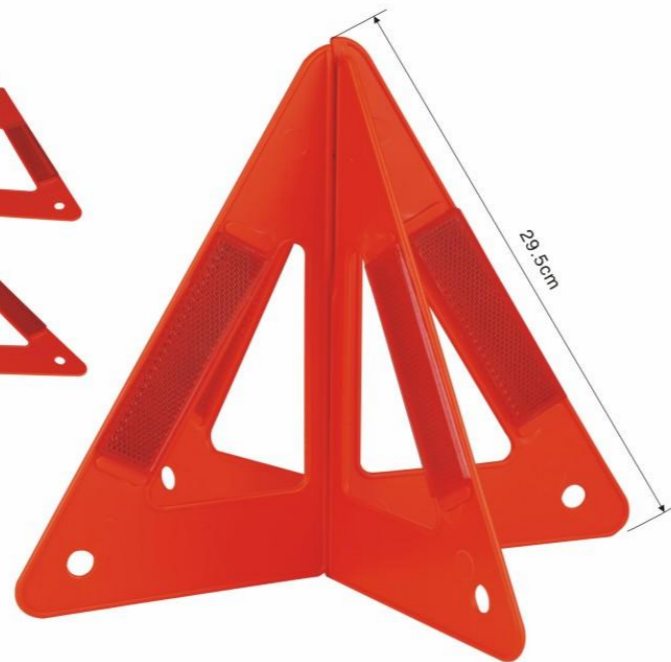

Packing:100pcs
G.W./N.W.:17.5/16.5kgs
Carton size:48x33.5x32cm
20'GP:47400pcs

JM-D7-01