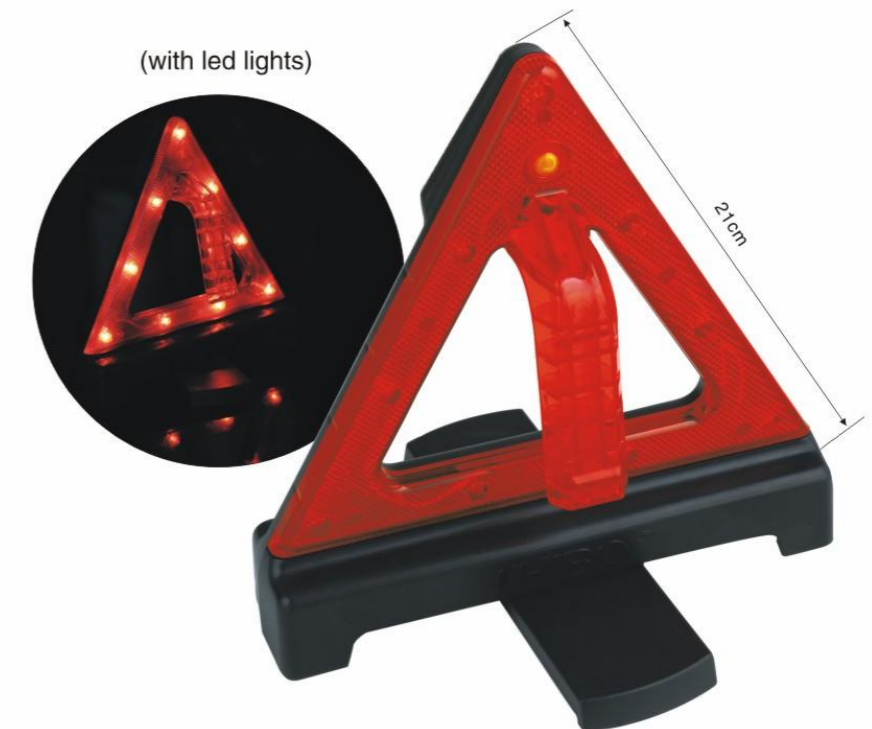

JM-D13

Packing:24pcs/ctn
G.W/N.W:20.5/19.5KGS
Carton size:58x59x58cm
20'GP:3384pcs