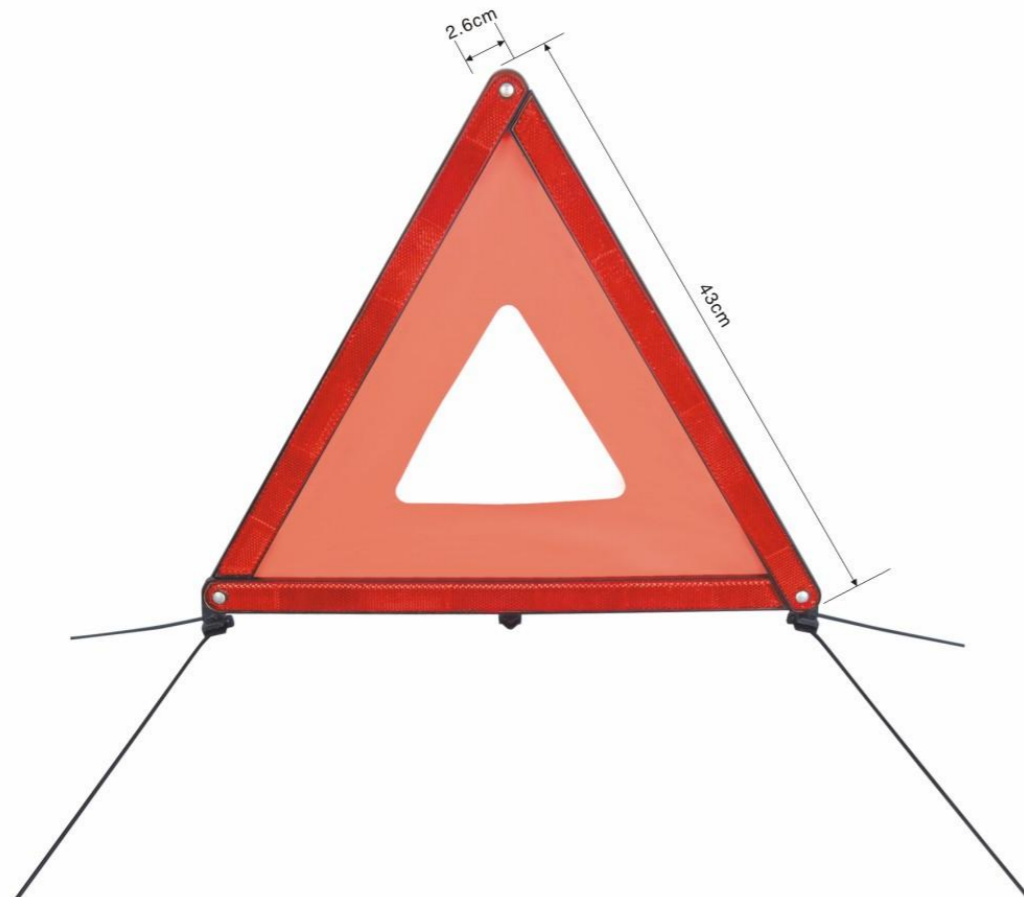

JM-D9

Packing:20pcs/ctn
G.W/N.W:12.0/11.5KGS
Carton size:45x19x23cm
20'GP:23200pcs

Packing:30pcs/ctn
G.W/N.W:17.5/18.0KGS
Carton size:45x23.5x29.5cm
20'GP:28950pcs

JM-D7-05

Packing:50pcs/ctn
G.W/N.W:13.8/13.4KGS
Carton size:44x30.5x24cm
20'GP:43450pcs