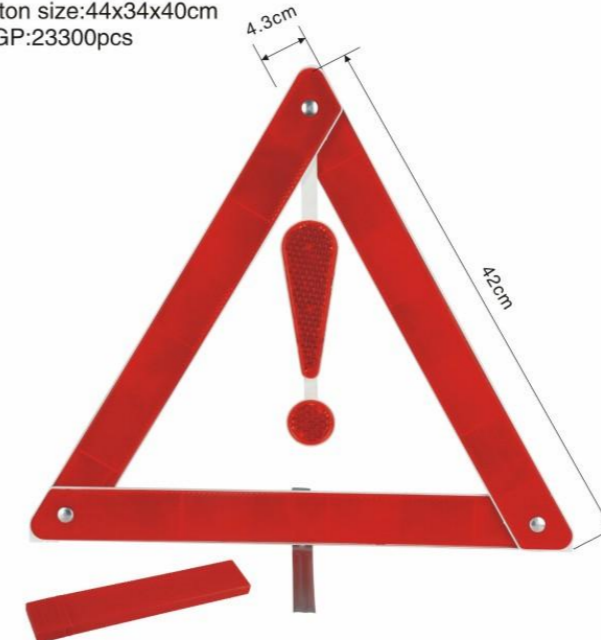

JM-004-01

Packing:50pcs/ctn
G.W/N.W:11.9/11.4KGS
Carton size:44x34x40cm
20'GP:23300pcs