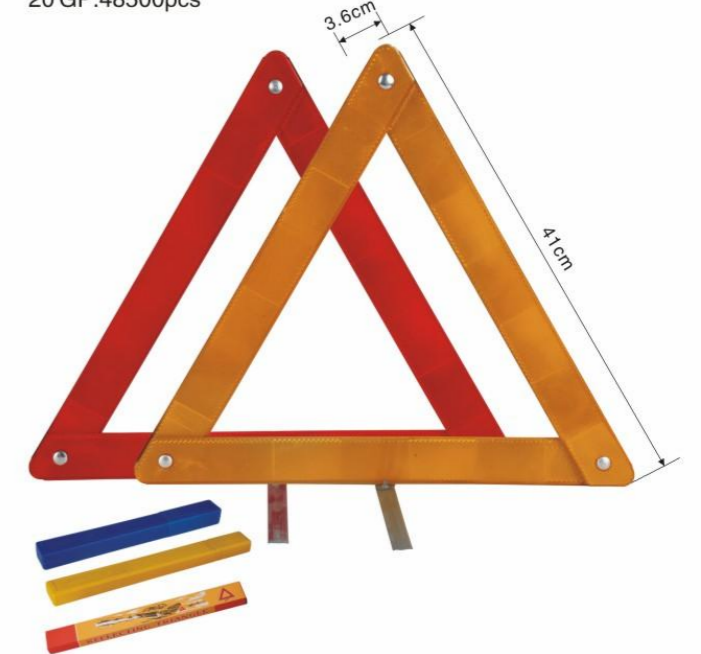

WARNING TRIANGLE

三角警示牌

JM-006

Packing:100pcs/ctn
G.W./N.W.:19.0/18.0KGS
Carton size:42x40x24.5cm
20'GP:63000pcs

JM-006-01

Packing:50pcs/ctn
G.W./N.W.:10.0/9.0KGS
Carton size:43x25x25cm
20'GP:48500pcs

JM-006-03