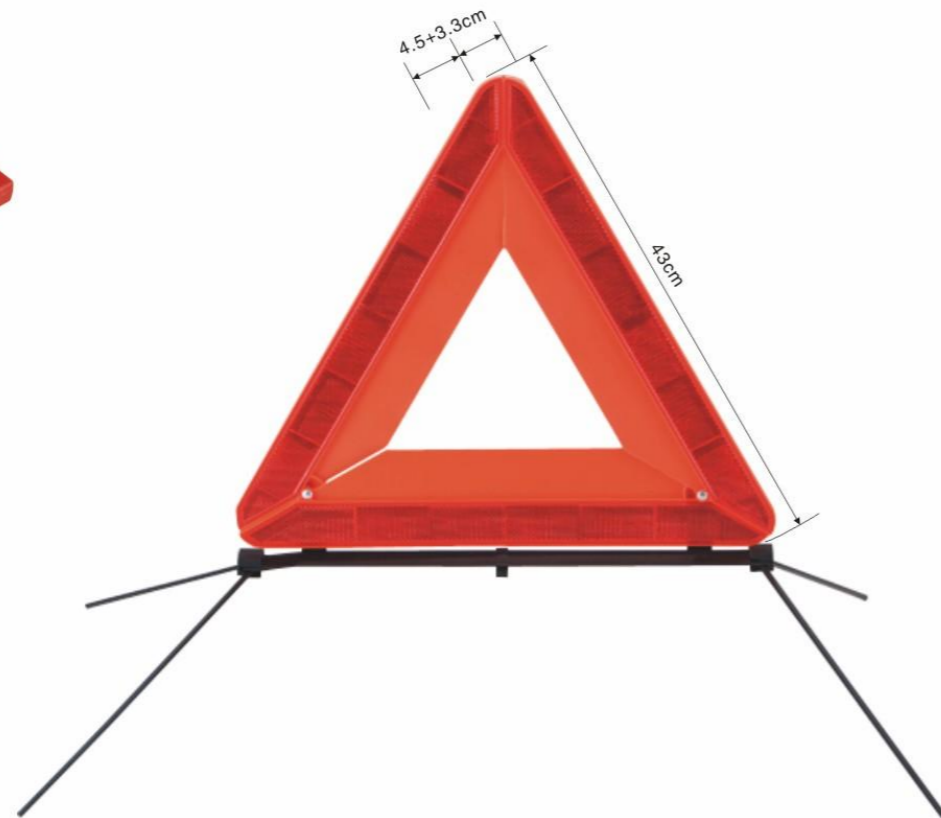

Packing: 20pcs/ctn
G.W./N.W.: 17.8/16.8KGS
Carton size: 44.5x32x25cm
20'GP: 15540pcs