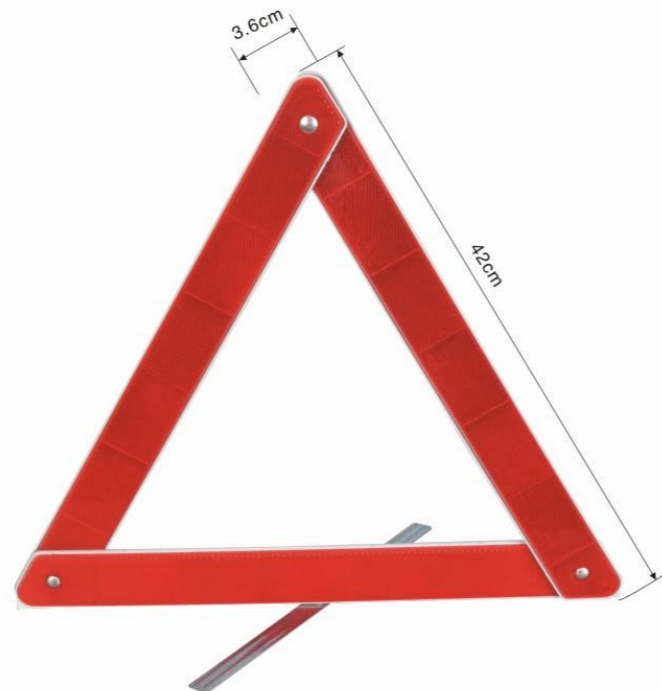

JM-001-01

Packing:50pcs/ctn
G.W/N.W: 11/10.5KGS
Carton size:43.5x33x26cm
20'GP:37500pcs